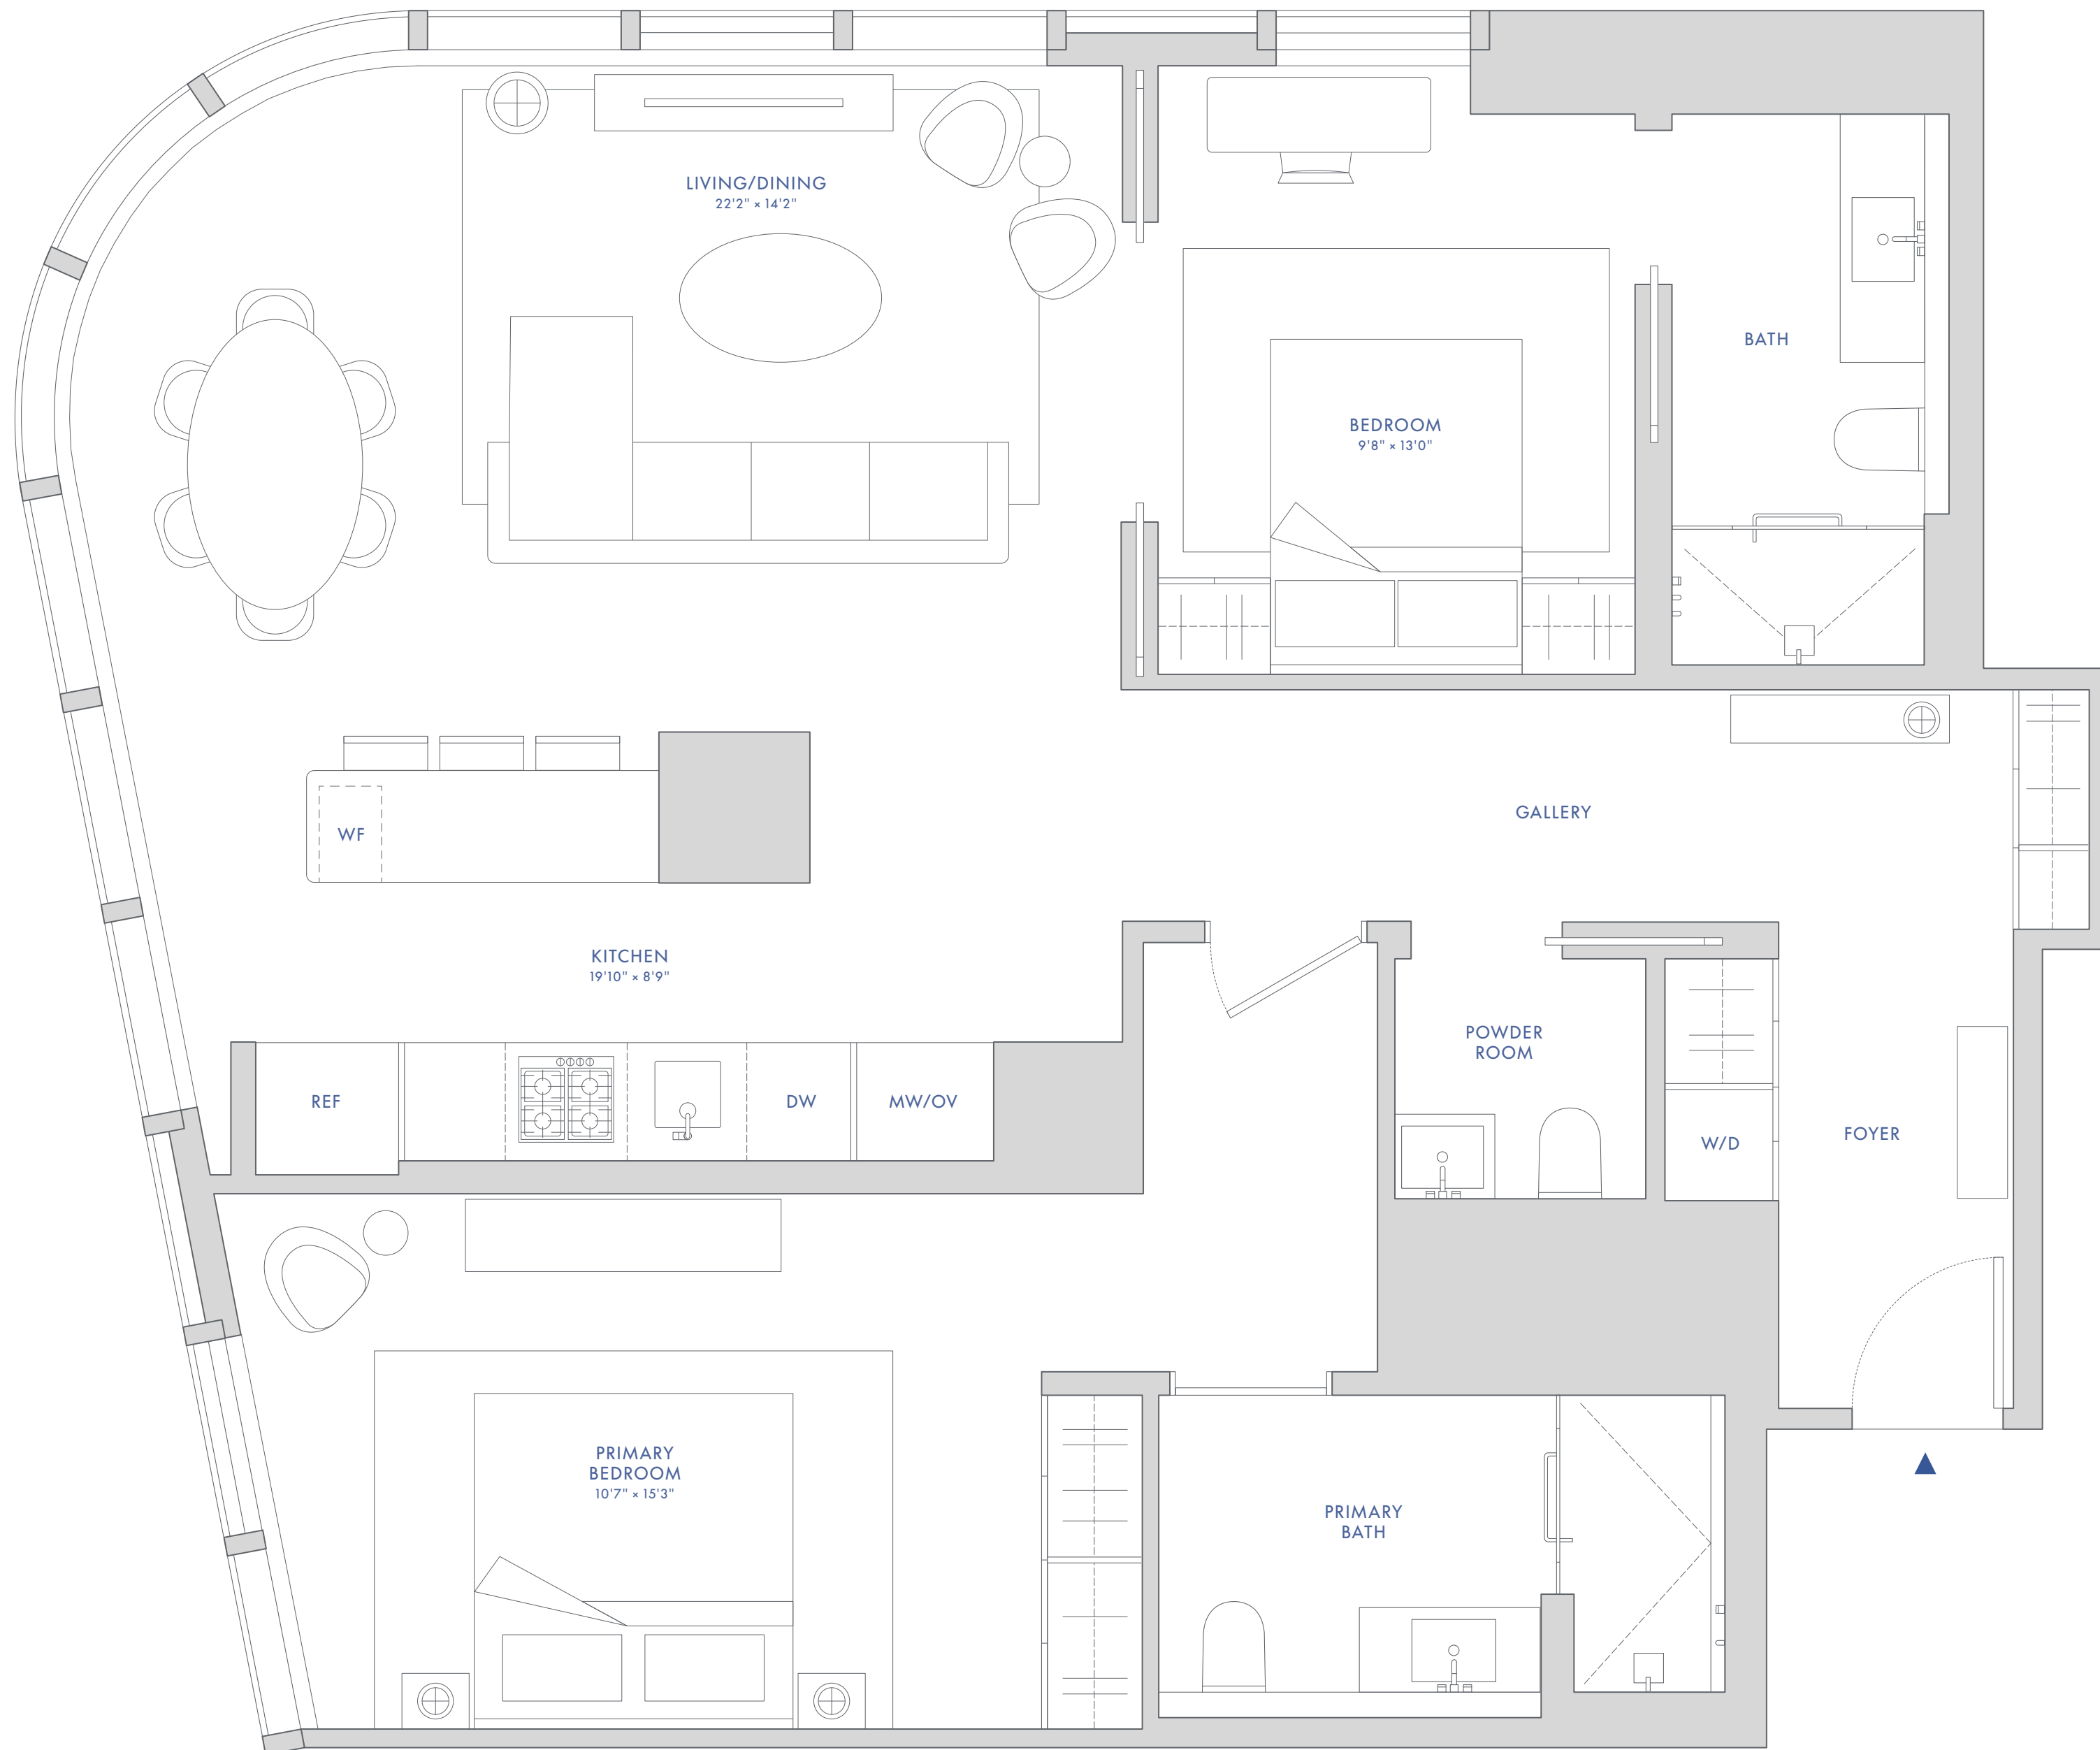

RESIDENCE E
FLOORS 72-78

THE GREENWICH

BY RAFAEL VIÑOLY

2 BEDROOMS
2 BATHS
1 POWDER ROOM
1,293 SF (120 SM)
NORTH AND WEST EXPOSURES

SCALE 3/8" = 1'-0"